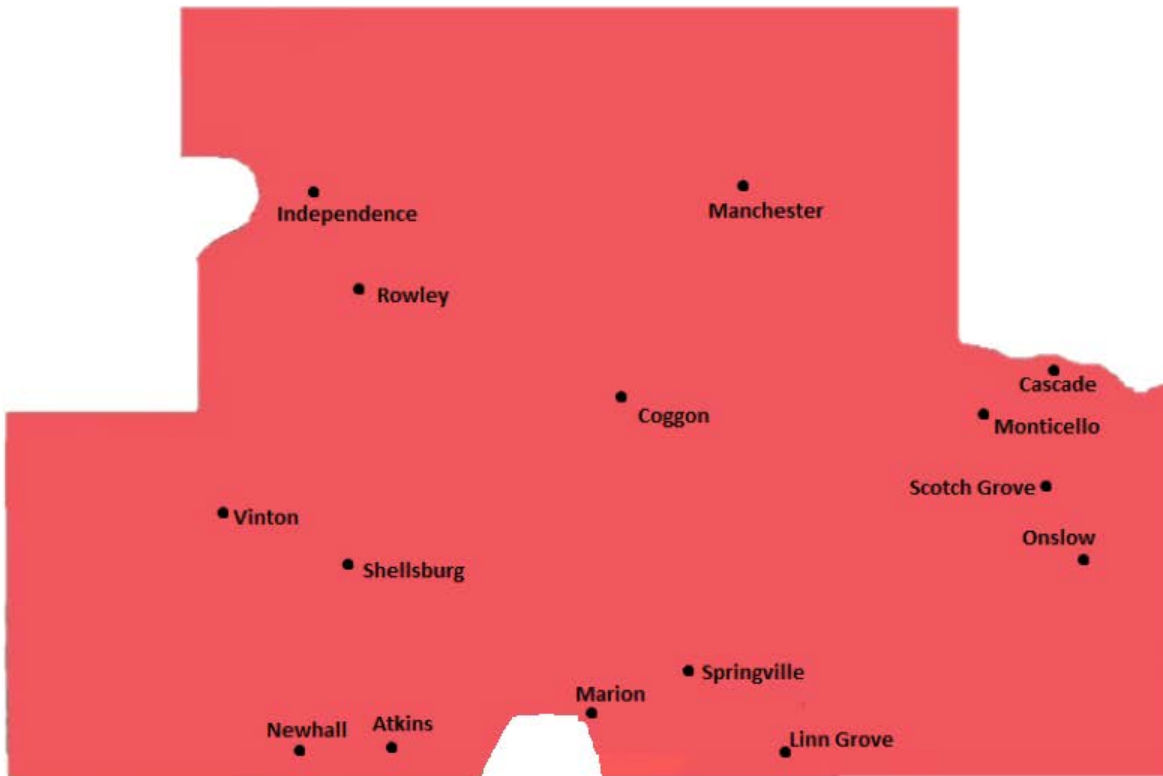

# Entire Presbytery Map

**North Region**  
**East Region**  
**West Region**  
**South Region**

## North Region

- Atkins, Pleasant Hill Presbyterian Church
- Cascade, Community Presbyterian
- Coggon, Zion Presbyterian Church
- Independence, First Presbyterian Church
- Manchester, First Presbyterian Church
- Marion, First Presbyterian
- Monticello, First Presbyterian Church
- Mount Vernon, Linn Grove Presbyterian Church
- Newhall, Central Presbyterian Church
- Onslow, First Presbyterian Church
- Rowley, First Presbyterian Church
- Scotch Grove, Scotch Grove Presbyterian Church
- Shellsburg, First Presbyterian Church
- Springville, Springville Presbyterian Church
- Vinton, Vinton Presbyterian Church

# East Region

- Bettendorf, Bettendorf Presbyterian Church
- Blue Grass, Blue Grass United Presbyterian Church
- Clinton, First United Presbyterian Church
- Davenport, First Presbyterian Church
- Davenport, New Hope Presbyterian Church
- Davenport, Newcomb Presbyterian Church
- LeClaire, First Presbyterian Church
- LeClaire, Our Savior Presbyterian Church
- Lost Nation, Union Presbyterian Church
- Mechanicsville, First Presbyterian Church
- Miles, First United Presbyterian Church
- Muscatine, First Presbyterian
- Princeton, Princeton Presbyterian Church
- Stanwood, Stanwood Union Church
- West Liberty, First Church United
- Wilton, First Presbyterian Church
- Wilton, Sugar Creek Presbyterian Church