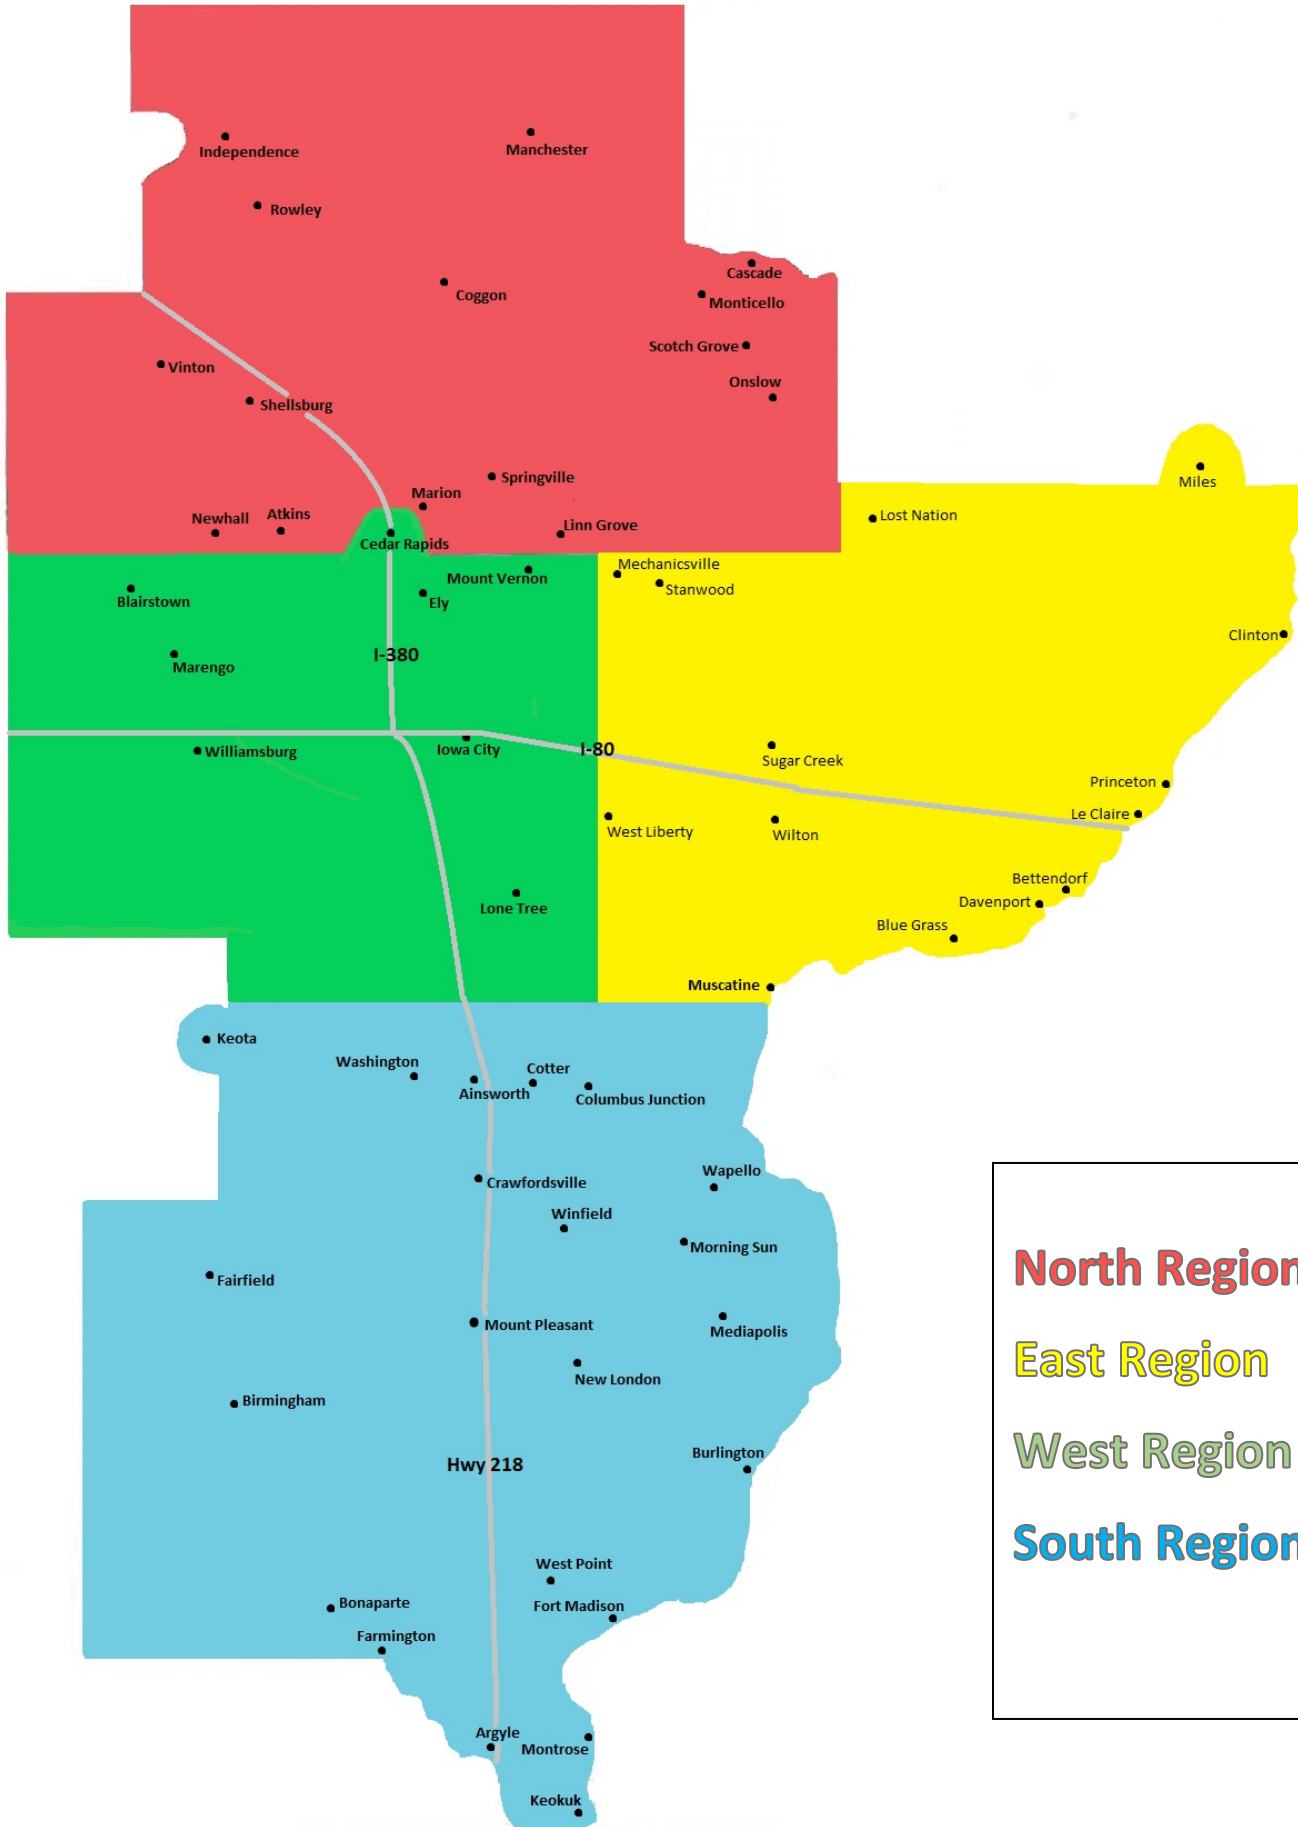

# Entire Presbytery Map

**North Region**  
**East Region**  
**West Region**  
**South Region**

## North Region

- Atkins, Pleasant Hill Presbyterian Church
- Cascade, Community Presbyterian
- Coggon, Zion Presbyterian Church
- Independence, First Presbyterian Church
- Manchester, First Presbyterian Church
- Marion, First Presbyterian
- Monticello, First Presbyterian Church
- Mount Vernon, Linn Grove Presbyterian Church
- Newhall, Central Presbyterian Church
- Onslow, First Presbyterian Church
- Rowley, First Presbyterian Church
- Scotch Grove, Scotch Grove Presbyterian Church
- Shellsburg, First Presbyterian Church
- Springville, Springville Presbyterian Church
- Vinton, Vinton Presbyterian Church

## West Region –

- Blairstown, Blairstown Presbyterian
- Cedar Rapids, Calvin Sinclair Presbyterian Church
- Cedar Rapids, Christ Church Presbyterian
- Cedar Rapids, Echo Hill Presbyterian Church
- Cedar Rapids, First Presbyterian Church
- Cedar Rapids, Hus Memorial Presbyterian Church
- Cedar Rapids, Olivet Presbyterian Church
- Cedar Rapids, Westminster Presbyterian Church
- Ely, First Presbyterian Church
- Iowa City, First Presbyterian Church
- Iowa City, St. Andrew Presbyterian Church
- Lone Tree, United Presbyterian Church
- Marengo, First Presbyterian Church
- Mount Vernon, First Presbyterian Church
- Williamsburg, First Presbyterian Church